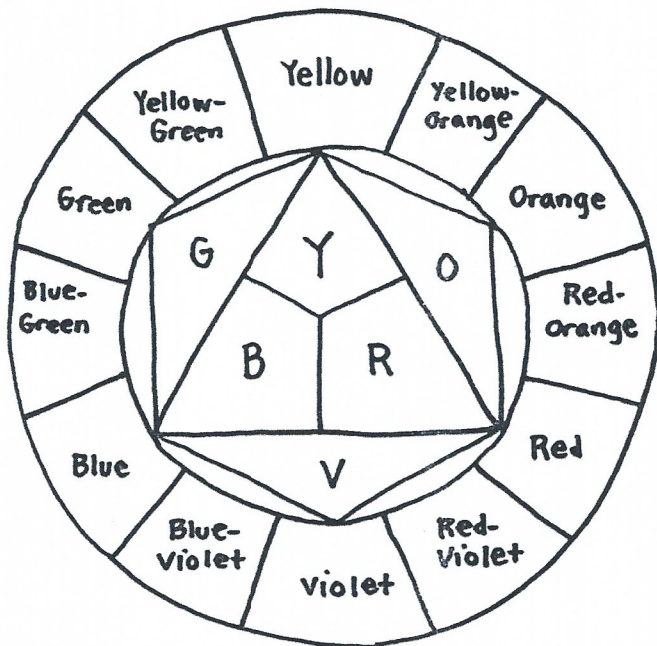

# COLOR THEORY

Color is an element of art.

ROYGBV

Everytime I use color, I am creating a color scheme.

← This is a color wheel.

The most common color schemes are listed below.

Primary... [ ] [ ] [ ] { I can make all the other colors by mixing different amounts of primary colors }

Secondary... [ ] [ ] [ ] { I can mix two primary colors to make a secondary color. }

Warm... [ ] [ ] [ ] { Yellow and all the colors with red and orange tones are warm. }

Cool... [ ] [ ] [ ] { Violet and all the colors with blue and green tones are cool. }

Complementary... [ ] [ ] [ ] { Opposites on the color wheel are complementary. }

Analogous... [ ] [ ] [ ] [ ] [ ] and so on. { Colors that are close neighbors on the color wheel are analogous. }

Monochromatic [ ] [ ] [ ] [ ] [ ] { using values of 1 color light to dark }

Intermediate... is a color term I need to know. It is the color in between the primary and secondary colors on the color wheel. also called tertiary colors

Color... there must be light for there to be visible color